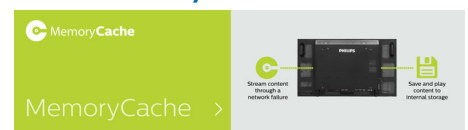

Internal Player

- CPU: 2 x A72 + 4 x A53
- GPU: ARM Mali-T860 MP4
- Storage: 32 GB eMMC
- Memory: 4 GB RAM

Highlights

Internal Memory

Save and play content with internal memory. Upload your media into the display and playback content immediately. Working in conjunction with the internal browser, it also serves as a memory cache when streaming online content. If the network ever fails, the internal memory keeps content running by playing a cached version of the content, ensuring that your media stays up even if the network goes down.