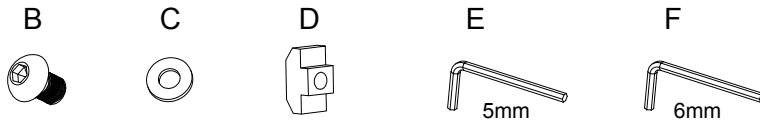

COMPONENT CHECKLIST

Item	Name	QTY
A	Rail-Pole Plate	1
B	M8 x 12mm Screw	4
C	M8 Washer	4
D	M8 Sliding Nut	4
E	5mm Allen key	1
F	6mm Allen key	1

PRODUCT DIMENSIONS

PRODUCT DIMENSIONS