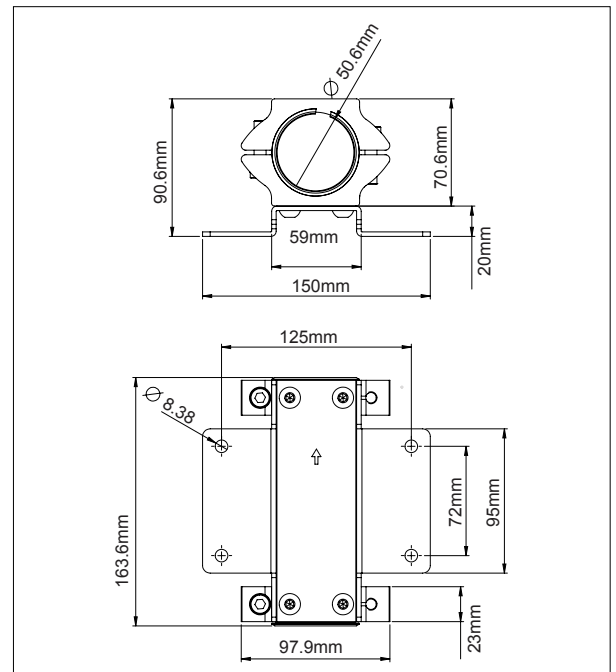

COMPONENT CHECKLIST

Item	Name	QTY
A	Rail-Pole Plate	1
B	M8 x 12mm Screw	4
C	M8 Washer	4
D	M8 Sliding Nut	4
E	5mm Allen key	1
F	6mm Allen key	1

PRODUCT DIMENSIONS

PRODUCT DIMENSIONS