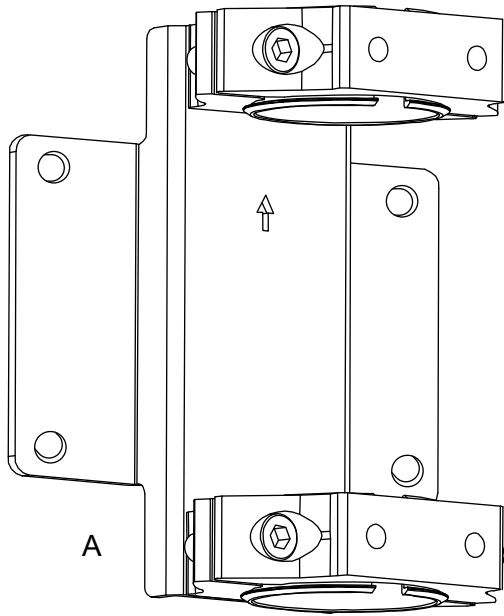

COMPONENT CHECKLIST

Item	Name	QTY
A	Rail-Pole Plate	1
B	M8 x 12mm Screw	4
C	M8 Washer	4
D	M8 Sliding Nut	4
E	5mm Allen key	1
F	6mm Allen key	1

PRODUCT DIMENSIONS

PRODUCT DIMENSIONS