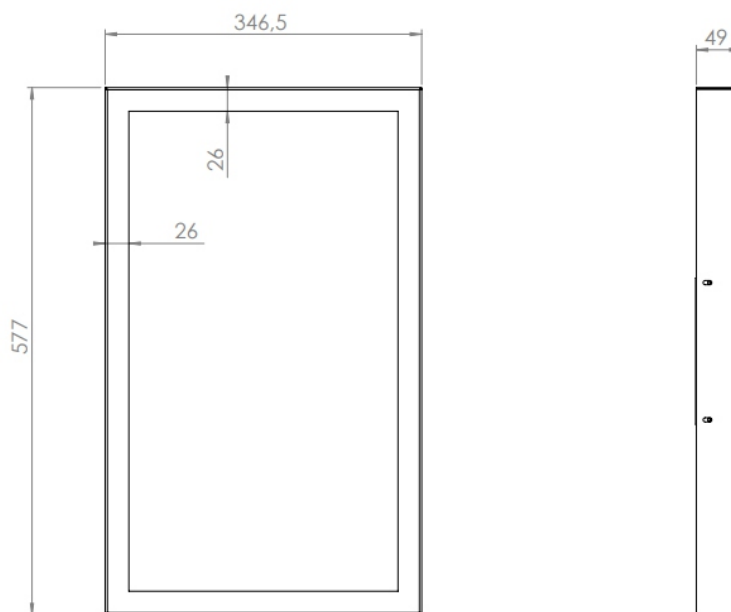

Our wall casing EASY is designed to give a professional signage feeling. Different models in landscape and portrait mode to allow airflow from top to bottom as only the sides are covered completely to the wall. Space for computer and power plugs inside. Available in black and white as standard.

TECHNICAL DRAWING

SPECIFICATION

Features

No visible cables
Space for computer and powerplugs inside
Covered from sides
Cable outlets on top and bottom
Optimized air ventilation for portrait mode
Wall mount included

Material options

Powder coated metal

Display options

VESA 200x200 / 300x300

Powder coating colors

Black, RAL 9005str
White, RAL 9003str
Custom color upon request

Part number & Description

WC2412-5001-02

Wall casing, Portrait, Black