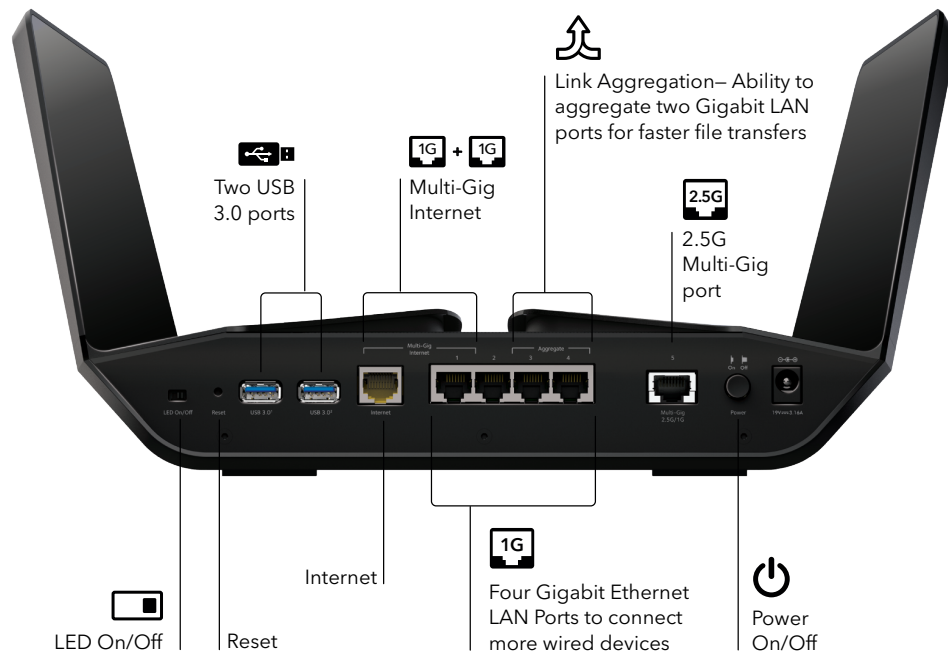

circle® Circle is the smart way for families to manage content and time online, on any connected device. With the Circle app, you can easily:

- Limit daily Internet time for websites, apps, and more
- Set a BedTime for your family's devices
- Set individual filter for each family member that matches their age and interests
- Pause Internet by device or by user with a press of a button
- Schedule specific 'no internet' times with OffTime
- Check out where your family spends time online
- Reward kids with extended Time Limits, no OffTime, and a late BedTime for the day
- Use voice commands to ask Alexa™ about Time Limits and Usage

REWARDS

HISTORY

CONNECTIONS

NETGEAR®

Connection Diagram

NIGHTHAWK®

Nighthawk® Tri-Band AX12 12-Stream AX11000 Tri-Band WiFi Router

Package Contents