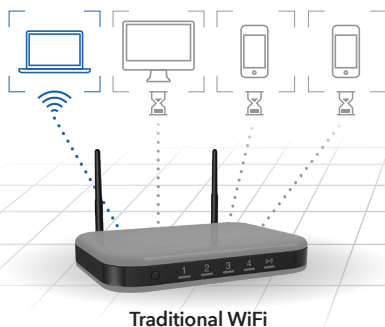

Security

Maintain high security across your network to ensure your privacy & family is safe while online. Whether it's preventing phishing & spyware or just limiting access for kids & guests, NETGEAR has you covered.

NETGEAR ARMOR™—Cybersecurity for your home^{††}. Advanced cyber threat protection for your home network and your connected devices

CIRCLE® SMART PARENTAL CONTROLS^{‡‡}— The smart way for families to manage content and time online, on any device.

VPN SUPPORT—On PC, MAC, & now also with OpenVPN Connect app on iOS & Android, securely access your home network & Internet connection from your mobile device remotely

GUEST NETWORK—Separate and secure network for your guests

AUTOMATIC FIRMWARE UPDATE—Delivers latest security patches to the router

LATEST SECURITY STANDARD—Supports WPA3 the latest and cutting-edge WiFi security protocol

4x4 Multi-user MIMO with Two 5GHz Bands

Using multi-user MIMO[†] technology, routers can stream data to multiple devices simultaneously. That means faster downloads and smoother streaming for your devices with 4 streams with each 5G band.

Enjoy simultaneous streaming with MU-MIMO

Data sent to one device at a time