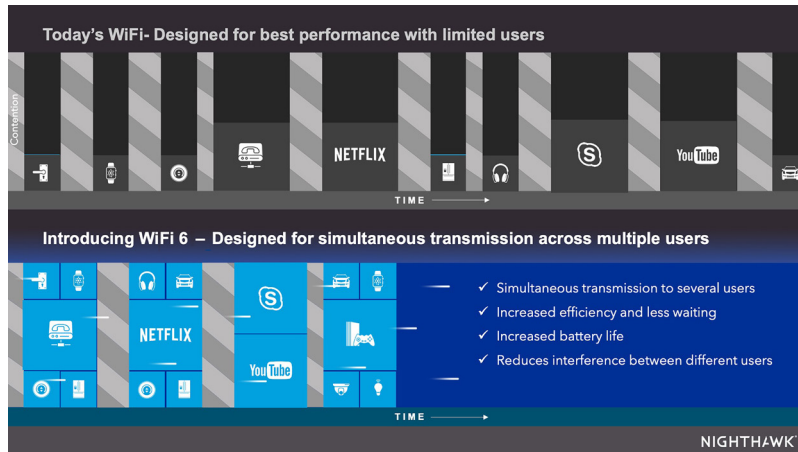

Using multi-user MIMO[†] technology, routers can stream data to multiple devices simultaneously. That means faster downloads and smoother streaming for your devices with 4 streams with each 5G band.

Enjoy simultaneous streaming with MU-MIMO

Data sent to one device at a time

Data sent to multiple devices simultaneously

Orthogonal Frequency Division Multiple Access (OFDMA)

Using the OFDMA^s feature of WiFi 6, the WiFi traffic is managed much more efficiently since data is transmitted from different devices concurrently, rather than having each device's data wait for its turn. This results in an efficient use of air-time, reduced latency, and increased bandwidth to add more devices to your network.

Ultra-powerful AX-optimized Quad-core Processor

Nighthawk Tri-Band AX12 WiFi 6 Router, powered by a 64-bit 1.8GHz quad-core processor, is built for performance at an ultimate level. The ultra-fast processor enables the router to seamlessly handle data intensive applications such as 4K/8K UHD video streaming, VR/AR gaming, as well as provide a stronger, more reliable WiFi experience. This powerful processor is optimized for AX making intelligent spontaneous decisions to schedule data traffic to maximize WiFi Bandwidth utilization.