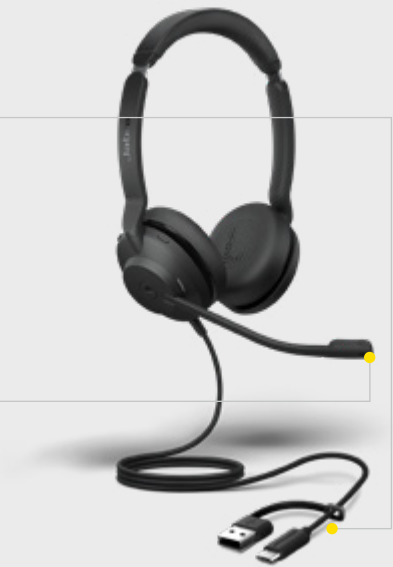

HOW TO START

Plug the Jabra Evolve2 30 into either a USB-A or USB-C port on your computer.

Position the microphone near your mouth.

HOW TO USE

Press x1

Press and hold for 1 sec

Press x1

Press x1

Press and hold for 1 sec

| Press volume + and volume - at same time to turn busylight on/off

Press x1 during a call

Press x1

Press x1 when signed into Microsoft Teams to join an active Microsoft Teams meeting or view Microsoft Teams missed calls and voicemails

	FEATURES	BENEFITS
Connectivity	USB-A or USB-C connectivity	Plug-and-play connectivity to your computer or mobile device via USB-A or USB-C
	Certifications	Microsoft Teams. Meets Microsoft Teams Open Office requirements.
Audio	Microphone	2-microphone technology for great call performance
	Noise-isolating design	Instant noise isolation for improved focus in noisy surroundings
	Speakers	Professional-grade 28mm speakers deliver great sound for an exceptional audio experience
Ease of use	Busylight	Integrated busylight turns on automatically when you're on a call, acting as a do-not-disturb sign and protecting your focus
	Call management	Answer/reject calls; increase/decrease speaker volume; mute
Variants	UC and MS variants	Choose from UC or MS Teams variants
	Wearing style	Available in stereo and mono variants
Compatibility	Microsoft Teams. Meets Microsoft Teams Open Office requirements