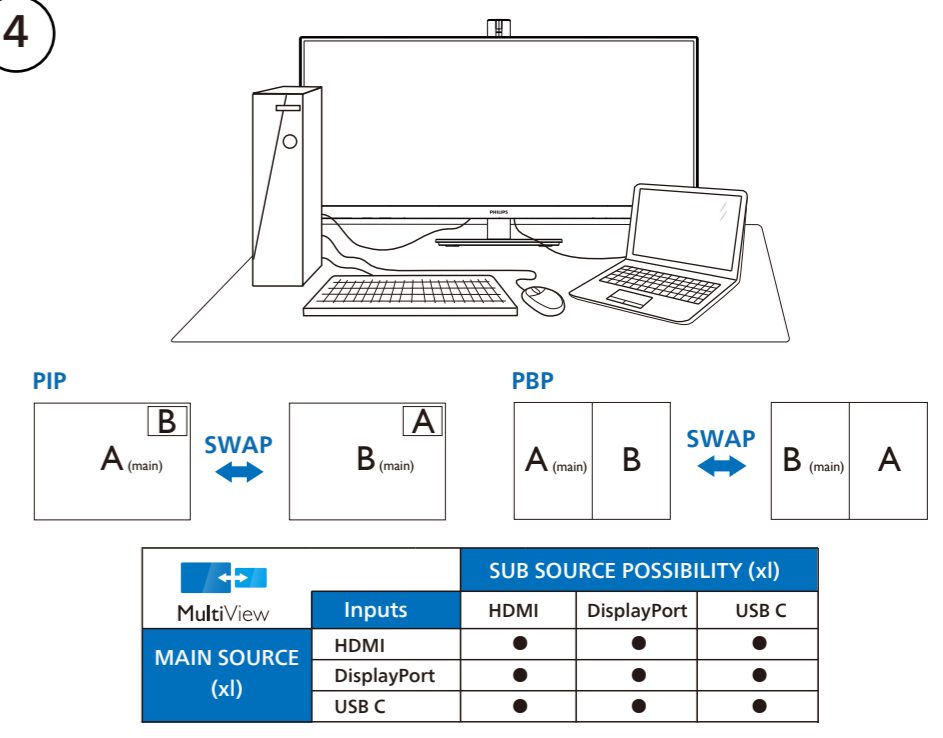

5

Register your product and get support at www.philips.com/support

Version: 34B2U3600Q1WWT
2024 © TOP Victory Investments Ltd. All rights reserved.

Specifications are subject to change without notice.

HDMI
The terms HDMI, HDMI High-Definition Multimedia Interface, HDMI Trade Dress and the HDMI Logos are trademarks or registered trademarks of HDMI Licensing Administrator, Inc.

www.philips.com

Energy Labelling
34B2U3600C

Printed in China
H41G785581307A

PHILIPS
Curved Business Monitor
3000 Series

34B2U3600C

Quick Start

Register your product and get support at www.philips.com/welcome

Contents

- **EN** The images shown are for illustrative purposes only. Actual product and accessory may vary by country or regions. Actual product and accessory shall prevail in kind.
- **FR** Les images sont uniquement fournies à des fins d'illustration. Le produit et les accessoires actuels peuvent différer selon le pays ou la région. Le produit et les accessoires réels prévaudront dans tous les cas.
- **ES** Las imágenes que se muestran son solo de carácter ilustrativo. El producto y los accesorios reales pueden variar según el país o las regiones. El producto real y el accesorio prevalecerán en especie.
- **SC** 所有插图和产品配件仅为示意参考。因销售区域差异，产品可能不含有以上配件，具体以实物为准。
- **JP** 表示されている画像は説明のみを目的としています。実際の付属品は国や地域によって異なる場合がございます。
- **KO** 표시된 이미지는 이해를 돕기 위한 것으로 실제 제품 및 액세서리는 국가 또는 지역에 따라 다를 수 있습니다. 실제 제품 및 동봉된 액세서리를 확인하세요.

1

2

USB docking (USB C-C)

USB hub (USB A-C)

USB hub

KVM

3

4

		SUB SOURCE POSSIBILITY (x1)			
MultiView		Inputs	HDMI	DisplayPort	USB C
MAIN SOURCE (x1)	HDMI	●	●	●	●
	DisplayPort	●	●	●	●
	USB C	●	●	●	●