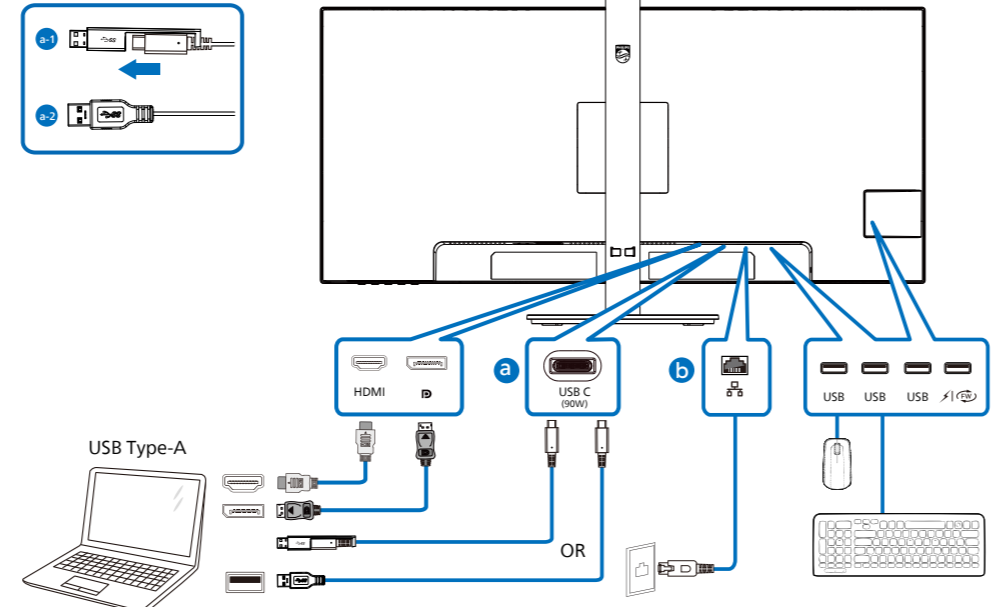

USB hub (USB A-C)