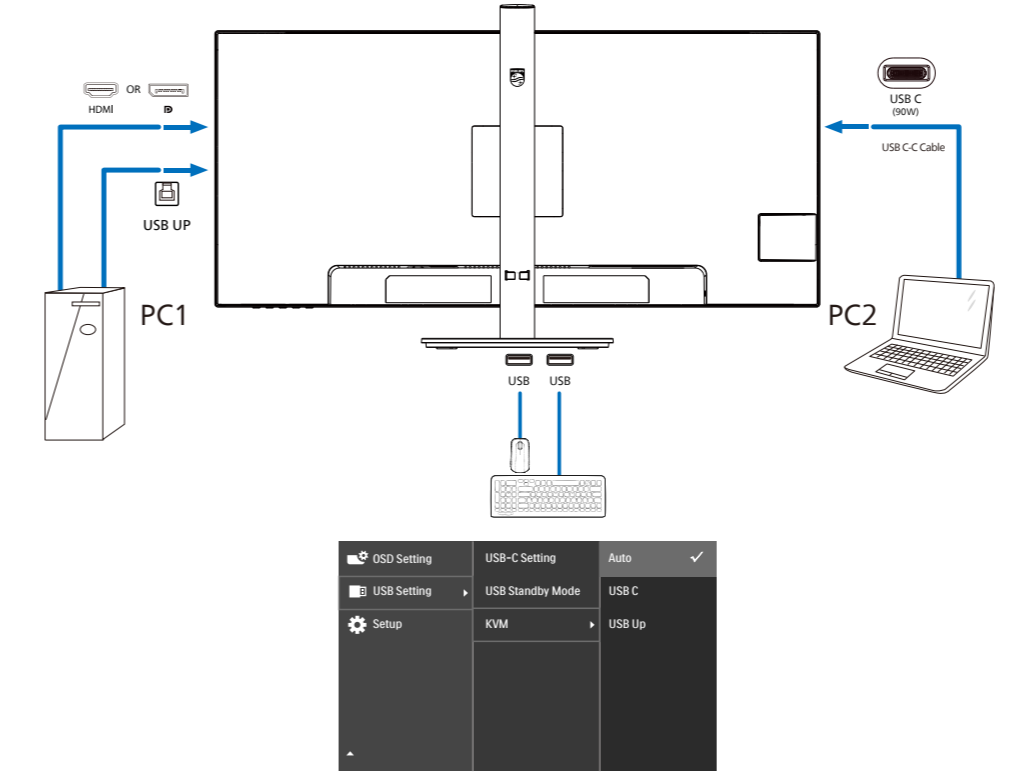

5

Register your product and get support at www.philips.com/support

Version: 34B2U3600Q1WWT
2024 © TOP Victory Investments Ltd. All rights reserved.

Specifications are subject to change without notice.

HDMI
The terms HDMI, HDMI High-Definition Multimedia Interface, HDMI Trade Dress and the HDMI Logos are trademarks or registered trademarks of HDMI Licensing Administrator, Inc.

www.philips.com

Energy Labelling
34B2U3600C

Printed in China
H41G785581307A

PHILIPS
Curved Business Monitor
3000 Series

34B2U3600C

Quick Start

Register your product and get support at www.philips.com/welcome

Contents

- **EN** The images shown are for illustrative purposes only. Actual product and accessory may vary by country or regions. Actual product and accessory shall prevail in kind.
- **FR** Les images sont uniquement fournies à des fins d'illustration. Le produit et les accessoires actuels peuvent différer selon le pays ou la région. Le produit et les accessoires réels prévaudront dans tous les cas.
- **ES** Las imágenes que se muestran son solo de carácter ilustrativo. El producto y los accesorios reales pueden variar según el país o las regiones. El producto real y el accesorio prevalecerán en especie.
- **SC** 所有插图和产品配件仅为示意参考。因销售区域差异，产品可能不含有以上配件，具体以实物为准。
- **JP** 表示されている画像は説明のみを目的としています。実際の付属品は国や地域によって異なる場合がございます。
- **KO** 표시된 이미지는 이해를 돕기 위한 것으로 실제 제품 및 액세서리는 국가 또는 지역에 따라 다를 수 있습니다. 실제 제품 및 동봉된 액세서리를 확인하세요.

1

2

USB docking (USB C-C)

USB hub (USB A-C)

USB hub

KVM

3

4

		SUB SOURCE POSSIBILITY (x1)			
MultiView		Inputs	HDMI	DisplayPort	USB C
MAIN SOURCE (x1)	HDMI	●	●	●	●
	DisplayPort	●	●	●	●
	USB C	●	●	●	●