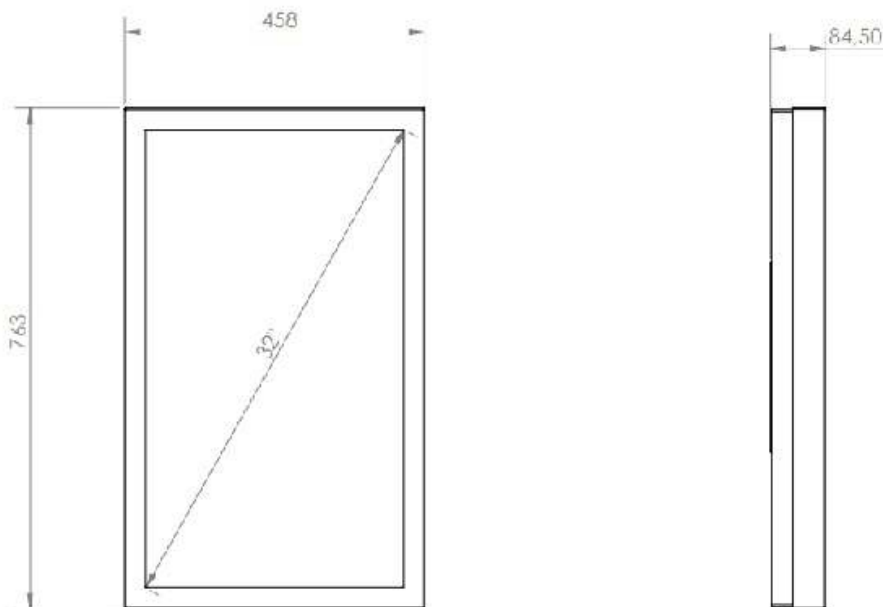

Our wall casing EASY is designed to give a professional signage feeling. Different models in landscape and portrait mode to allow airflow from top to bottom as only the sides are covered completely to the wall. Space for computer and power plugs inside. Available in black and white as standard.

TECHNICAL DRAWING

SPECIFICATION

Features

No visible cables
Space for computer and powerplugs inside
Covered from sides
Cable outlets on top and bottom
Optimized air ventilation for portrait mode
Wall mount included

Material options

Powder coated metal

Display options

VESA 200x200 / 300x300

Powder coating colors

Black, RAL 9005str
White, RAL 9003str
Custom color upon request

Part number & Description

WC3200-5001-02