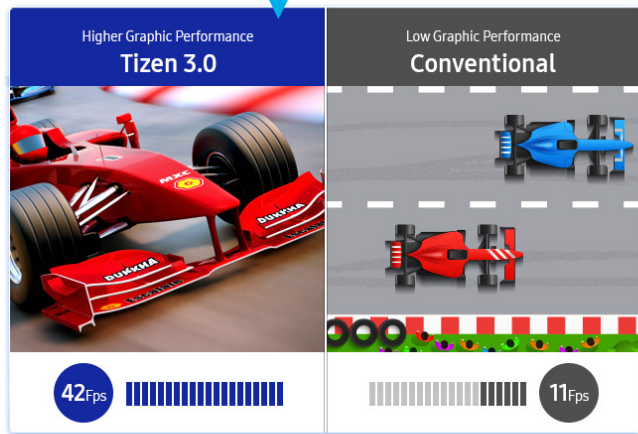

Samsung Hospitality Displays secured by Knox

POWERFUL GRAPHIC PERFORMANCE WITH ENHANCED SECURITY

Backed by the powerful TIZEN operating system, Samsung's hospitality displays ensure secure, seamless delivery of vital hospitality content. The TIZEN OS arms each display with a rigid, three-layer protective structure that provides added defense across the application, platform and system layers. This reinforced security also enables TIZEN's integrated H.Browser technology to successfully render 2D and 3D content and achieve faster upload and response times.

Web App SDK

- HTML5 and Standards Based
- TV Extended Web API
- Light Weight Web Simulator
- Extensive Tool suite

SDK

Utility Tools & Support

- Live Debugging
- Real TV Connection
- Debugging & Profiling
- Tizen Community

Logo Image

SmoothText Overlay

Background Images / Video

Customizable & Unlimited Feature Icons

SIMPLE, COMPATIBLE WEB APP DEVELOPMENT

Beyond its advanced graphics capabilities, Samsung's H.Browser technology empowers fast and accurate application development from any location. All applications are compatible with, and can be developed and stored within, the TIZEN OS, and are backed by an advanced Software Development Kit (SDK). The platform's Web Simulator and Remote Web Inspector (RWI) tools further refine applications through real-time performance and security testing.

A TAILORED HOME MENU FOR GUESTS

The embedded TIZEN platform also enables hotel managers to customize their displays' home menus to match their unique brand and offerings. This includes unlimited icons in the bottom scroll bar and the addition of customized imagery and logo placement in the background. As a result, managers and guests alike can navigate the interface freely and at improved efficiency.