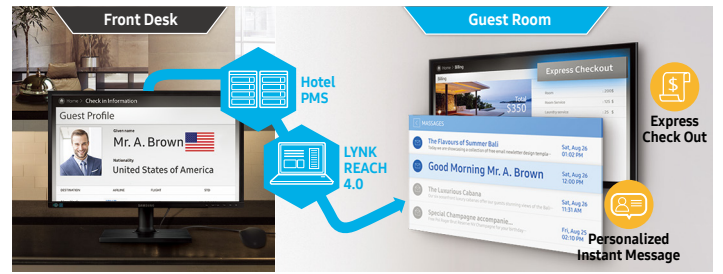

Logo Image

SmoothText Overlay

Background Images / Video

Customizable & Unlimited Feature Icons

SIMPLE, COMPATIBLE WEB APP DEVELOPMENT

Beyond its advanced graphics capabilities, Samsung's H.Browser technology empowers fast and accurate application development from any location. All applications are compatible with, and can be developed and stored within, the TIZEN OS, and are backed by an advanced Software Development Kit (SDK). The platform's Web Simulator and Remote Web Inspector (RWI) tools further refine applications through real-time performance and security testing.

A TAILORED HOME MENU FOR GUESTS

The embedded TIZEN platform also enables hotel managers to customize their displays' home menus to match their unique brand and offerings. This includes unlimited icons in the bottom scroll bar and the addition of customized imagery and logo placement in the background. As a result, managers and guests alike can navigate the interface freely and at improved efficiency.

CENTRALIZED, REAL-TIME MANAGEMENT

As a unified content management solution, LYNK REACH 4.0 accommodates LAN, Wi-Fi, and coaxial infrastructures to amplify hotel management, monitoring and guest service functions. The LYNK REACH 4.0 platform's centralized, real-time monitoring streamlines maintenance demands. Hotel managers can select single display or display groups and troubleshoot guest issues before they escalate.

END-TO-END PERSONALIZED SERVICE

Hotels additionally can use the LYNK REACH 4.0 platform to deliver customized messages to guests relevant to their specific stay details or interests. As guests arrive, hotel operators can greet them with a personalized welcome message while also promoting on-site amenities and promotions. Once the stay concludes, LYNK REACH 4.0 offers express check-out to save guests the time and hassle of a trip to the lobby.