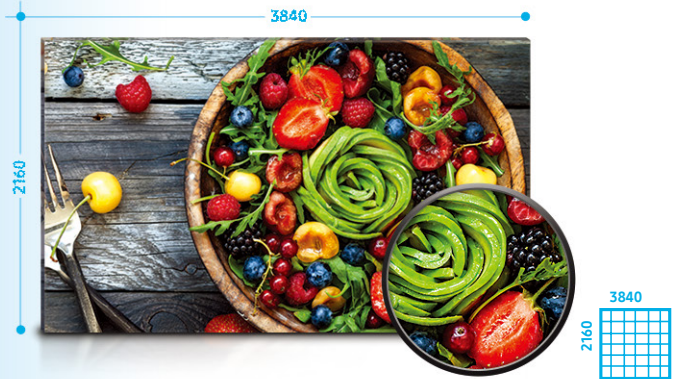

2M PIXELS **FULL HD**

8M PIXELS **UHD 4K**

UHD-QUALITY CONTENT DELIVERY

Today's premium and luxury hotel guests expect the same excellent clarity and picture quality from their in-room displays as they receive at home. Samsung's HF690U Series delivers this enhanced viewing experience through exceptionally vivid and detailed imagery. Featuring UHD resolution (3,840 x 2,160) that delivers four times the pixels of FHD formats, the HF690U Series showcases each image's most intricate details for a brilliant, realistic presentation.