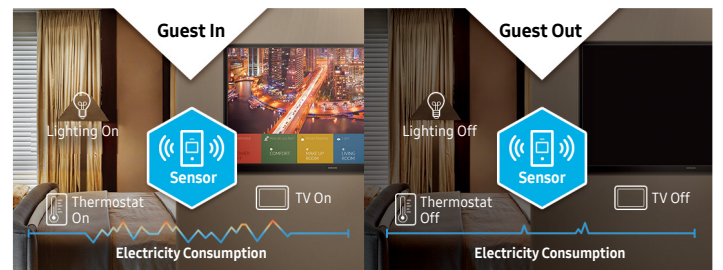

A TAILORED HOME MENU FOR GUESTS

The embedded TIZEN platform also enables hotel managers to customize their displays' home menus to match their unique brand and offerings. This includes unlimited icons in the bottom scroll bar and the addition of customized imagery and logo placement in the background. As a result, managers and guests alike can navigate the interface freely and at improved efficiency.

CENTRALIZED, REAL-TIME MANAGEMENT

As a unified content management solution, LYNK REACH 4.0 accommodates LAN, Wi-Fi, and coaxial infrastructures to amplify hotel management, monitoring and guest service functions. The LYNK REACH 4.0 platform's centralized, real-time monitoring streamlines maintenance demands. Hotel managers can select single display or display groups and troubleshoot guest issues before they escalate.

END-TO-END PERSONALIZED SERVICE

Hotels additionally can use the LYNK REACH 4.0 platform to deliver customized messages to guests relevant to their specific stay details or interests. As guests arrive, hotel operators can greet them with a personalized welcome message while also promoting on-site amenities and promotions. Once the stay concludes, LYNK REACH 4.0 offers express check-out to save guests the time and hassle of a trip to the lobby.

CONVENIENT AND THOROUGH ROOM MANAGEMENT

Hospitality display users additionally can leverage the displays' integrated LYNK HMS technology to manage room settings and guest-staff communication more conveniently and efficiently. LYNK HMS' Room Management Solution (RMS) streamlines hotel maintenance while offering more detailed visibility into in-room device performance and energy use. The complementary In-Room Control (IRC) Service allows guests to manage lighting, drapes and on-screen content from a single, user-friendly interface.