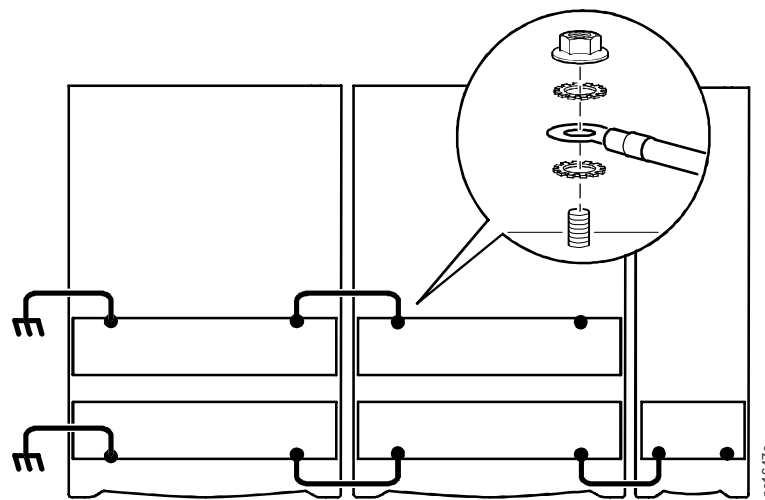

Customer support and warranty information is available at the APC Web site, www.apc.com.

© 2010 American Power Conversion. All rights reserved. All APC trademarks are property of American Power Conversion. Other trademarks are property of their respective owners.

990-3844A-001
4/2010