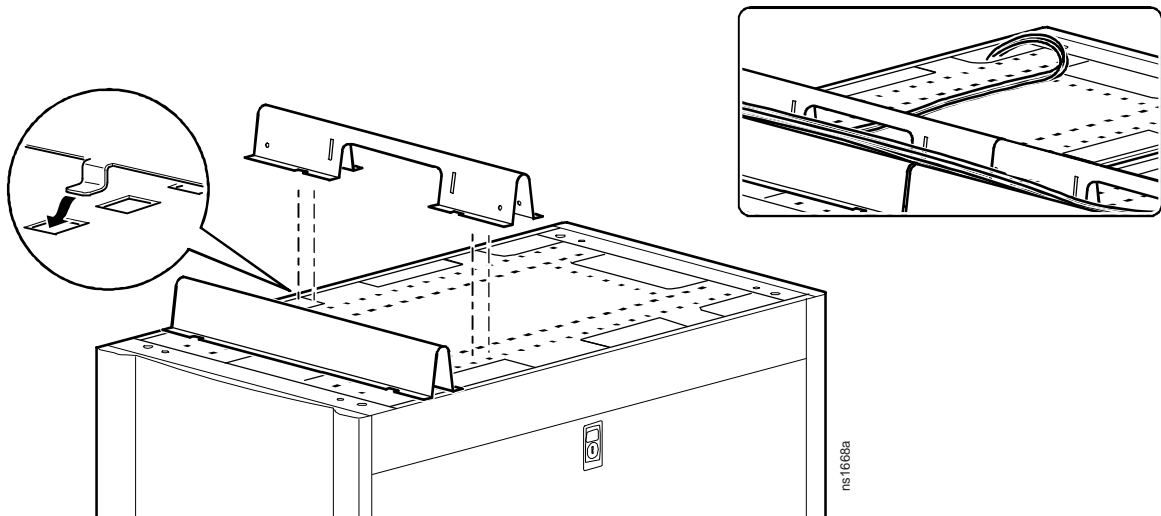

NetShelter® Pass-Through Partition—Installation Instructions

Pass-through Data Cable Partition (AR8163ABLK) for the NetShelter 600-mm Wide Enclosure
Pass-through Data Cable Partition (AR8188BLK) for the NetShelter 700-mm Wide Enclosure
Pass-through Data Cable Partition (AR8173BLK) for the NetShelter 750-mm Wide Enclosure
Pass-through Data Cable Partition (AR8183BLK) for the InfraStruxure 750-mm Wide Power Distribution Unit

For additional information, see the product page on the APC Web site, www.apc.com.

1

2

Customer support and warranty information is available at the APC Web site, www.apc.com.

© 2010 American Power Conversion. All rights reserved. All APC trademarks are property of American Power Conversion. Other trademarks are property of their respective owners.

990-3844A-001
4/2010